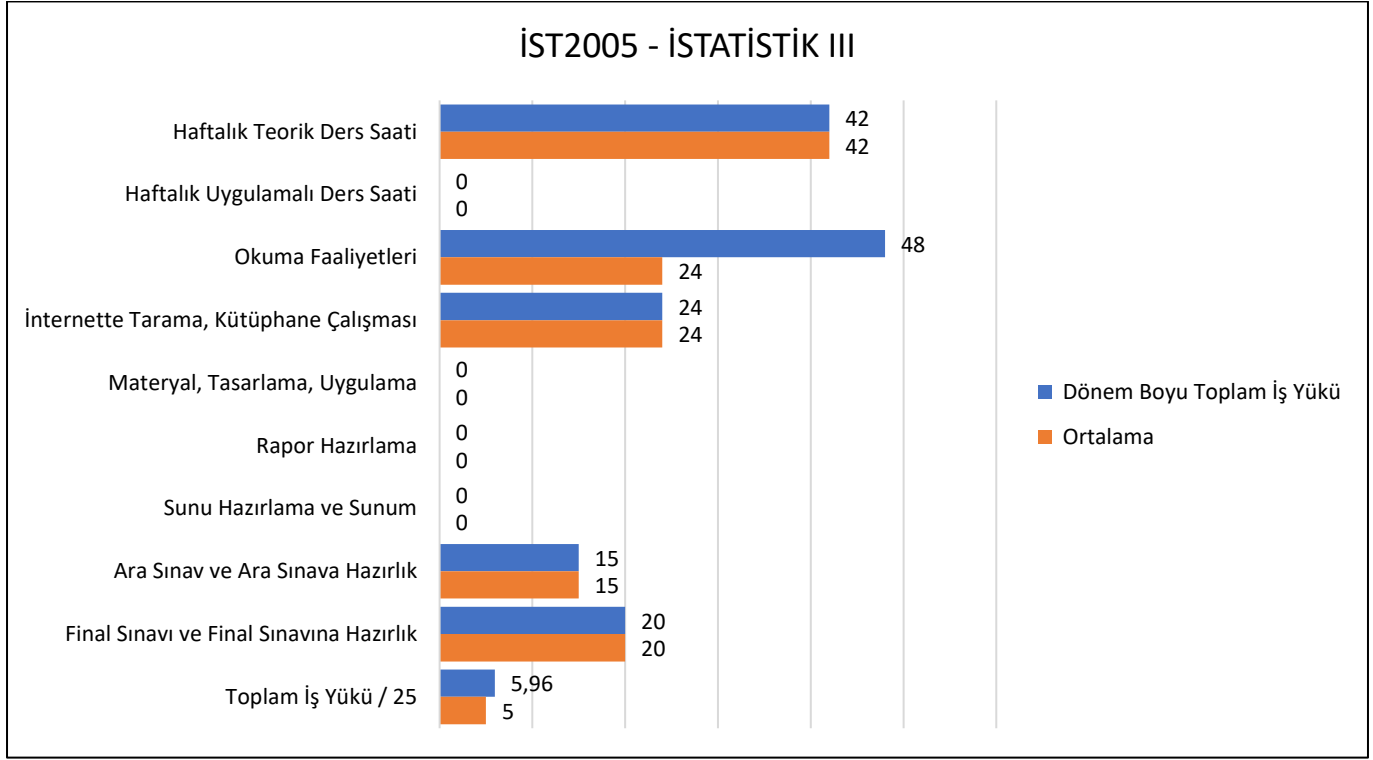

İST2005 – İSTATİSTİK III (A) (Prof. Dr. Hamza GAMGAM)